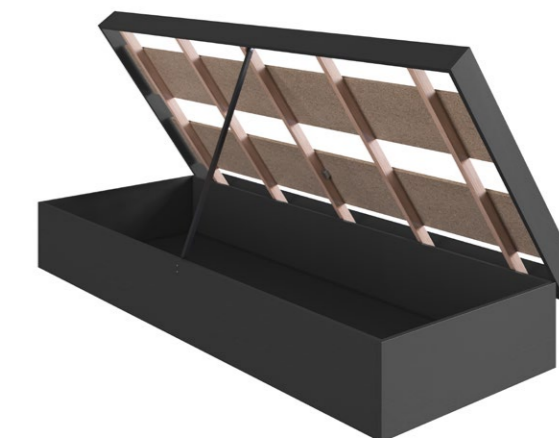

CAMA SOLTEIRO BOX BAÚ BOGOTÁ

CB1080 BR/GF/ML

192,0 36,0 82,2cm
M³: 0,0781   Peso/Weight: 35,5kg

COLCHÃO/COLCHÓN/MATTRESS 190X80cm

CB1090 BR/GF/ML Export

192,0 36,0 92,0cm
M³: 0,0781   Peso/Weight: 36,2kg

COLCHÃO/COLCHÓN/MATTRESS 190X90cm

CB1110 BR/GF/ML Export

192,0 36,0 112,2cm
M³: 0,1016   Peso/Weight: 45,1kg

COLCHÃO/COLCHÓN/MATTRESS 190X105/110cm