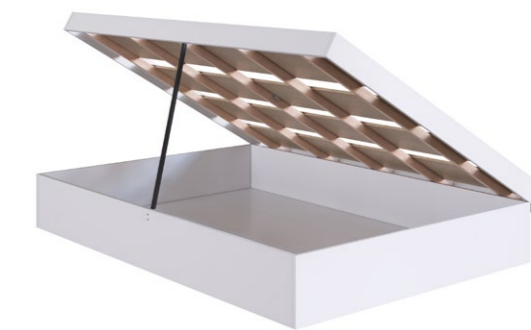

CAMA CASAL BOX BAÚ BOGOTÁ

CB1140 BR/GF/ML

192,0 36,0 142,2cm
M³: 0,1173   Peso/Weight: 53,2kg

COLCHÃO/COLCHÓN/MATTRESS 190X140cm

CB1150 BR/GF/ML Export

192,0 36,0 152,2cm
M³: 0,1173   Peso/Weight: 54,3kg

COLCHÃO/COLCHÓN/MATTRESS 190X150cm

CB1160 BR/GF/ML

202,0 36,0 162,2cm
M³: 0,1232   Peso/Weight: 55,7kg

COLCHÃO/COLCHÓN/MATTRESS 200X160cm